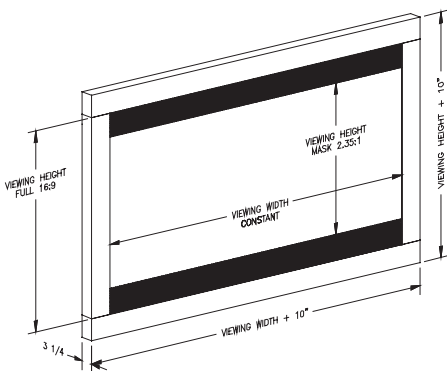

Without AutoMask

With AutoMask

DIAGONAL SIZES

HDTV (16:9) : 92" - 123"

Widescreen (2.35:1) : 87" - 116"

HDTV (16:9) : 92" - 118"

Widescreen (2.35:1) : 87" - 112"

SURFACES

- BriteWhite
- GreyDove
- GreyDove SoundScreen
- SoundScreen
- Silverstar®

TECHNICAL

Model	16:9 Diagonal	Viewing Area (nominal)	2.35:1 Diagonal	Viewing Area (nominal)
AUTOMASK-H (Horizontal Masking)				
01-AMH92SST	92"	45" x 80"	87"	34" x 80"
01-AMH103SST	103"	50.5" x 89.75"	97"	38.25" x 89.75"
01-AMH110SST	110"	54" x 96"	104"	41" x 96"
01-AMH118SST	118"	58" x 103"	112"	44" x 103"

Model	16:9 Diagonal	Viewing Area (nominal)	2.35:1 Diagonal	Viewing Area (nominal)
AUTOMASK-H (Horizontal Masking)				
01-AMH92	92"	45" x 80"	87"	34" x 80"
01-AMH103	103"	50.5" x 89.75"	97"	38.25" x 89.75"
01-AMH110	110"	54" x 96"	104"	41" x 96"
01-AMH118	118"	58" x 103"	116"	45" x 107"