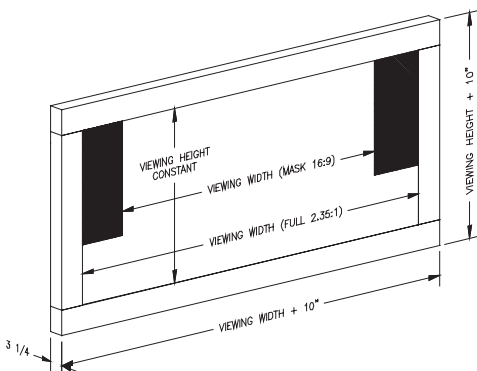

16:9 Without AutoMask

16:9 With AutoMask

Widescreen

DIAGONAL SIZES

Widescreen (2.35:1) : 115" - 153"

HDTV (16:9) : 92" - 123"

HDTV (16:9) : 92" - 118"

Widescreen (2.35:1) : 115" - 148"

SURFACES

- BriteWhite
- GreyDove
- GreyDove SoundScreen
- SoundScreen
- Silverstar®

TECHNICAL

Model	2.35:1 Diagonal	Viewing Area (nominal)	16:9 Diagonal	Viewing Area (nominal)
AUTOMASK-V (Vertical Masking)				
01-AMV92SST	115"	45" x 106"	92"	45" x 80"
01-AMV103SST	129"	50.5" x 118.75"	103"	50.5" x 89.75"
01-AMV110SST	138"	54" x 127"	110"	54" x 96"
01-AMV118SST	148"	58" x 136"	118"	58" x 103"

Model	2.35:1 Diagonal	Viewing Area (nominal)	16:9 Diagonal	Viewing Area (nominal)
AUTOMASK-V (Vertical Masking)				
01-AMV92	115"	45" x 106"	92"	45" x 80"
01-AMV103	129"	50.5" x 118.75"	103"	50.5" x 89.75"
01-AMV110	138"	54" x 127"	110"	54" x 96"
01-AMV123	153"	60" x 141"	123"	60" x 107"