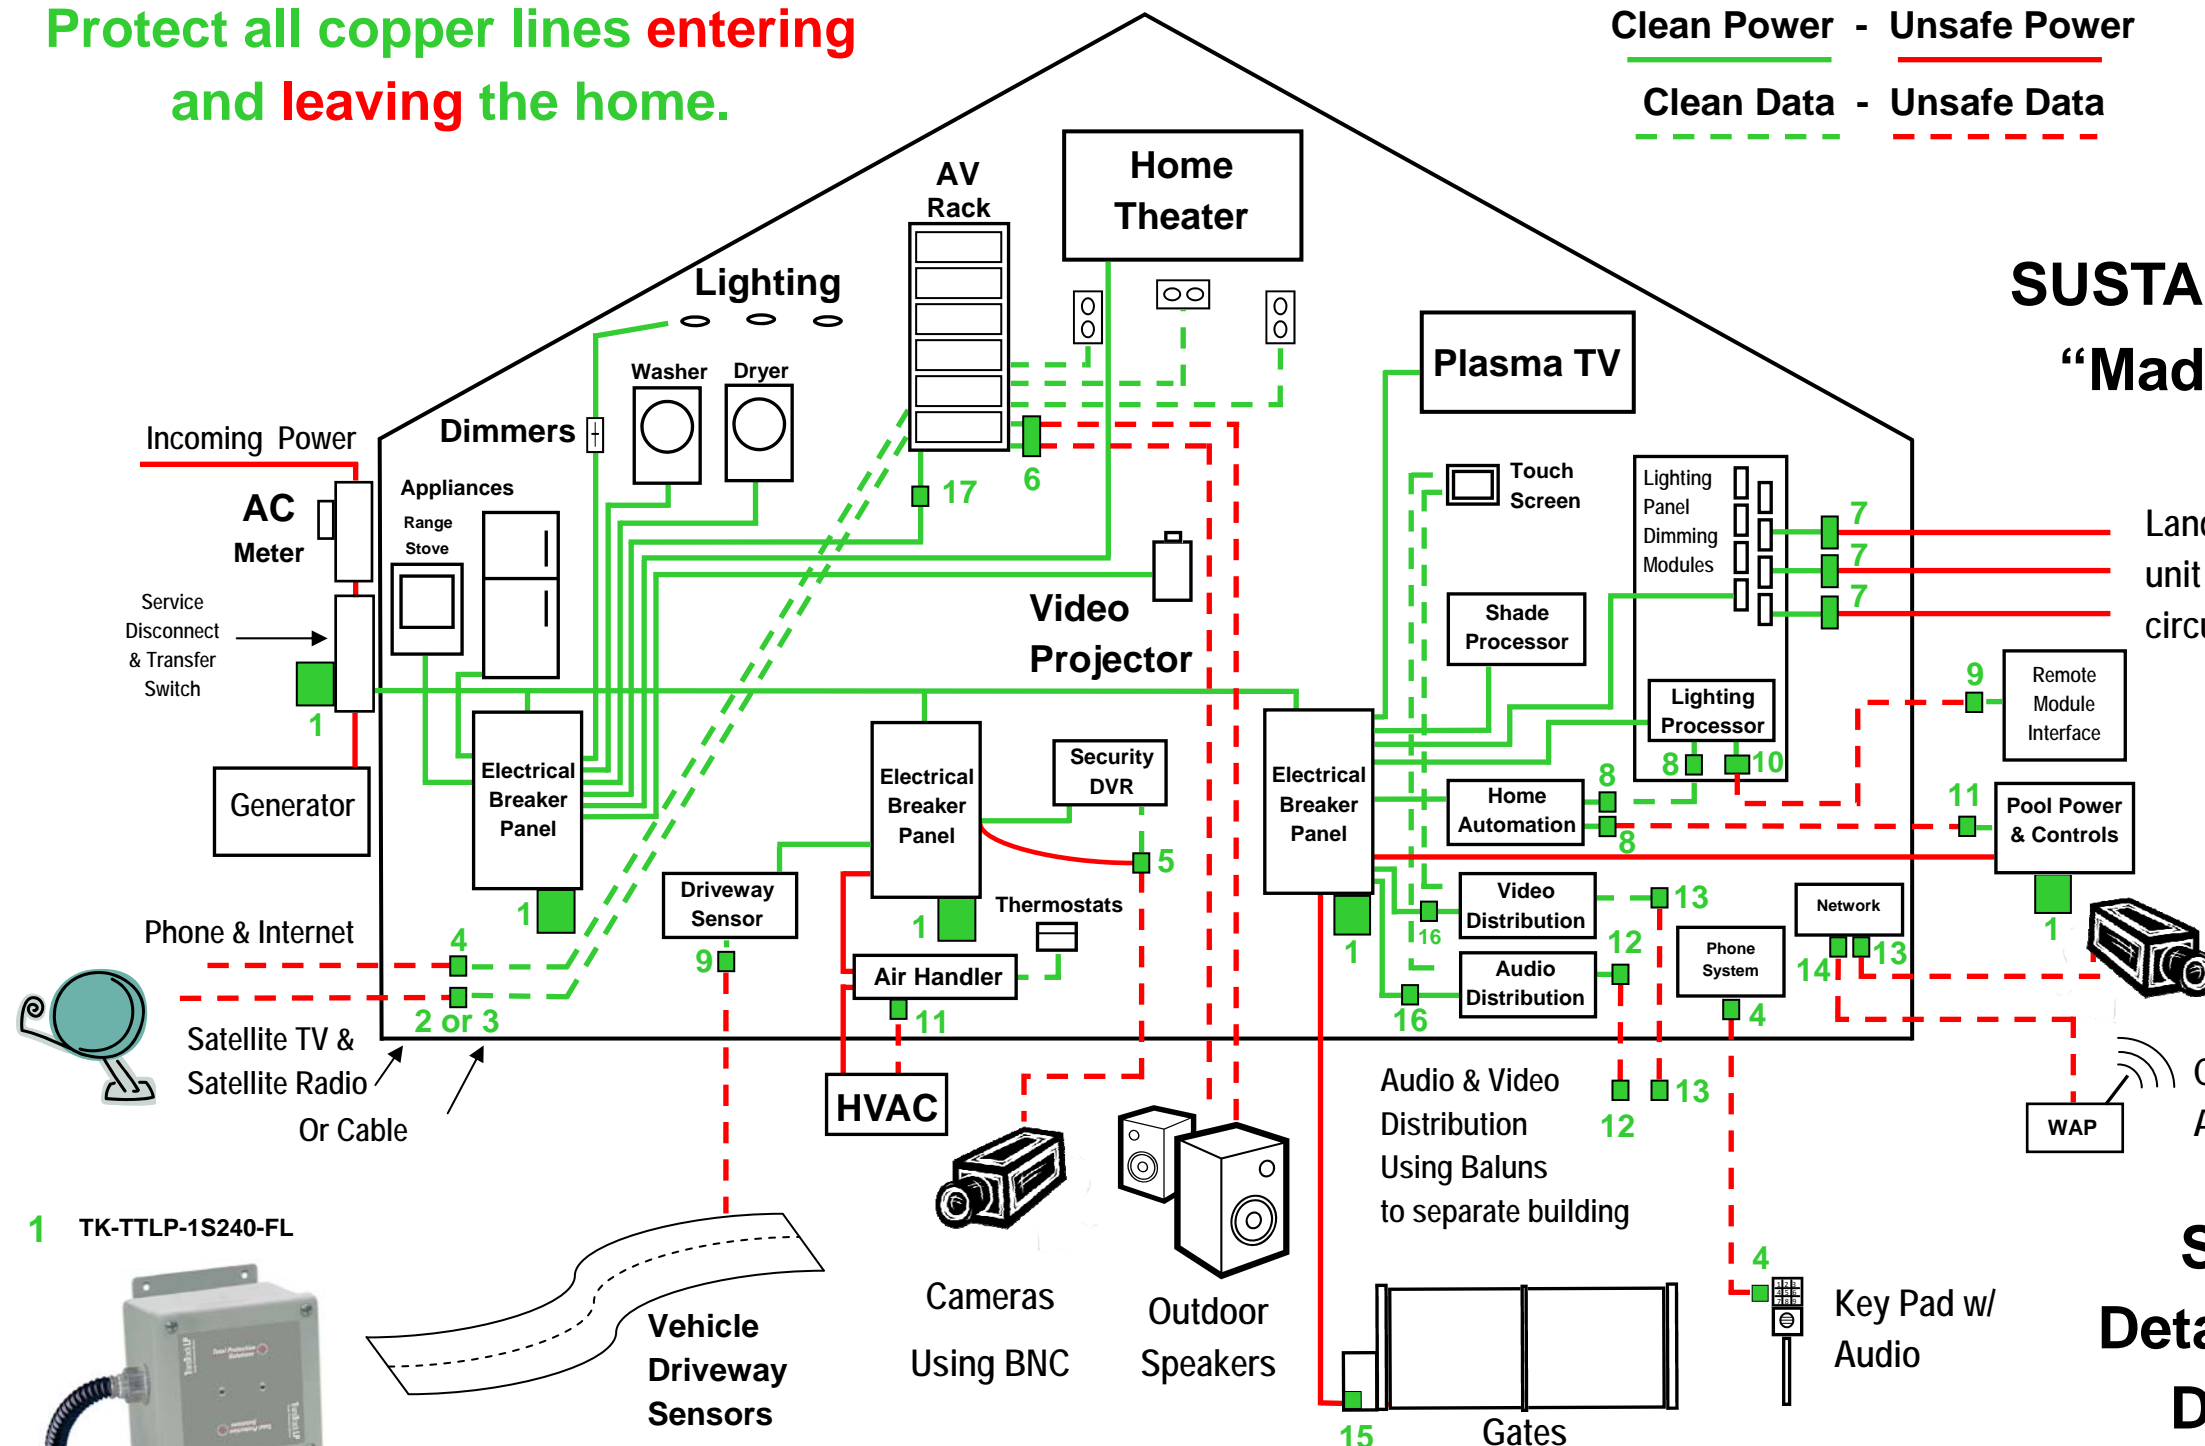

Protect all copper lines entering and leaving the home.

Clean Power - Unsafe Power

Clean Data - Unsafe Data

**SUSTAINABILITY!!**  
"Made In USA"

Over / Under Voltage Shutoff  
17 TPD-VDIAL

Landscape Lighting - One unit for each individual circuit leaving the home.

Ground Loop Surge Filter  
16 TPD-GLSF-P

POE Cameras Using Cat5

Cat 6 Wireless Access Point

See Website For Detailed Application & Design Drawings

15 TK-RK080S-1S240-L

1 TK-TTLP-1S240-FL

2 TPD-SAT2

4 TPD-PHONE-RJ

5 TPD-CAM-BNC

6 TPD-AMPPRO

7 TPD-DM120-20A

8 TPD-DB9

9 TPD-24LIT4

10 TPD-24LIT24

11 TPD-24SLP4

12 TPD-10SLP8-RJ