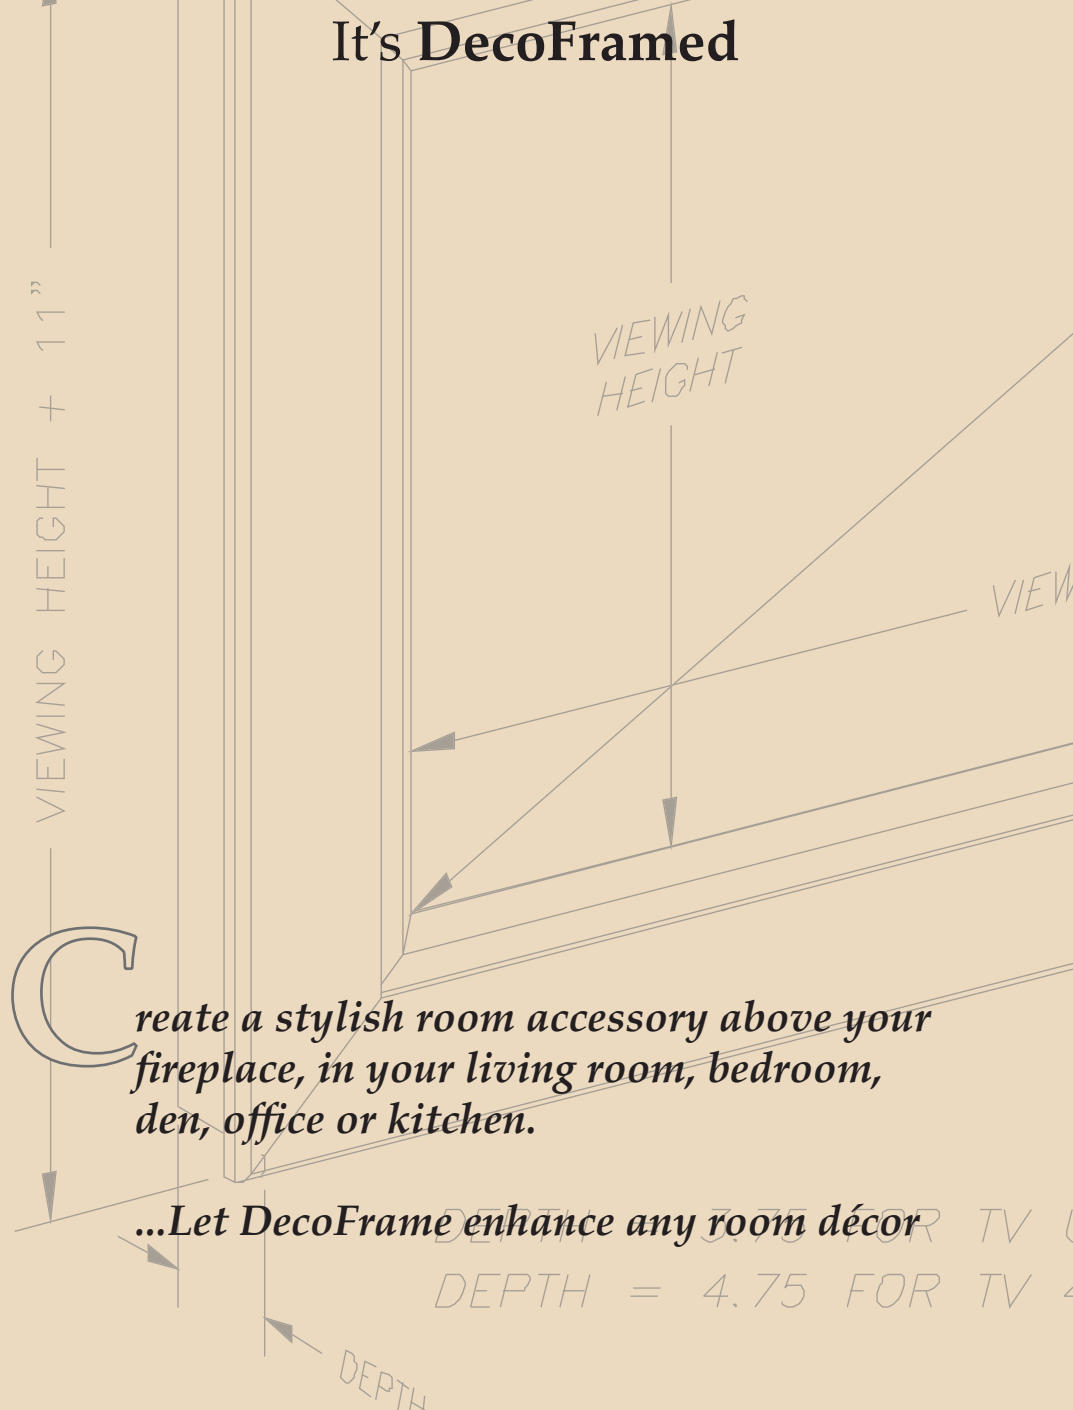

It's DecoFramed

Create a stylish room accessory above your fireplace, in your living room, bedroom, den, office or kitchen.

...Let DecoFrame enhance any room décor

WIDTH
11"
D

DECOFRAME TRANSFORMS ANY FLAT PANEL TV DISPLAY INTO A FINISHED FRAMED PRODUCT

*-- R. Altman
Grand Rapids,
Michigan*

Image courtesy of Luo Wei International Co., Ltd.

- ❖ sizes from 32" to 63" diagonal
- ❖ fast and easy installation
- ❖ includes padding for bezel protection
- ❖ adjustable to fit most bezels
- ❖ features safety mounting
- ❖ built-in IR repeater
- ❖ choice of ten frame finishes
- ❖ *optional wireless stereo speakers available*
- ❖ custom sizes available on special order

TRANSFORM

UP TO AND INCLUDING 45" DIAGONAL
46" DIAGONAL AND LARGER

SIZES: 32", 37", 40", 42", 46", 50", 52", 60", 63"

FRAME DEPTH: For TV sizes 32" - 45" diagonal, depth is 3", for TV sizes 46" - 65" diagonal, depth is 4 inches.

NOTE: The TV diagonal listed by the manufacturer is a "nominal" size and actual size is smaller.

DecoFrame opening is slightly larger than "nominal" diagonal.

TV must first be mounted on a wall (mounting bracket to be supplied by others)