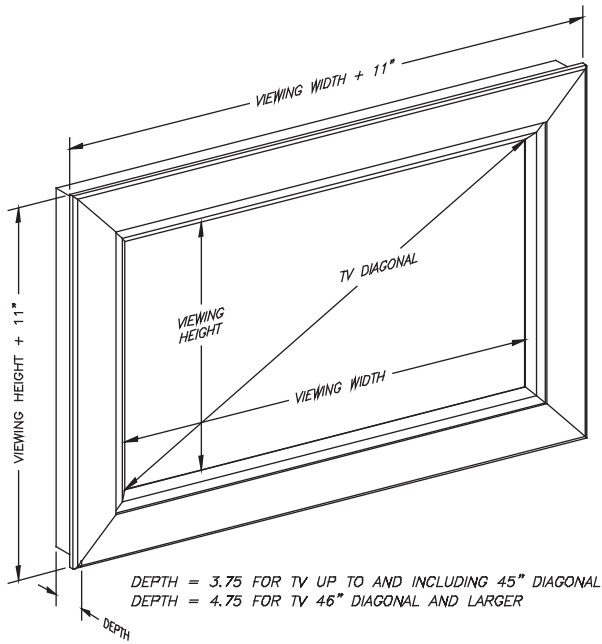

*-- R. Altman
Grand Rapids,
Michigan*

Image courtesy of Luo Wei International Co., Ltd.

- ❖ sizes from 32" to 63" diagonal
- ❖ fast and easy installation
- ❖ includes padding for bezel protection
- ❖ adjustable to fit most bezels
- ❖ features safety mounting
- ❖ built-in IR repeater
- ❖ choice of ten frame finishes
- ❖ *optional wireless stereo speakers available*
- ❖ custom sizes available on special order

TRANSFORM

UP TO AND INCLUDING 45" DIAGONAL
46" DIAGONAL AND LARGER

SIZES: 32", 37", 40", 42", 46", 50", 52", 60", 63"

FRAME DEPTH: For TV sizes 32" - 45" diagonal, depth is 3", for TV sizes 46" - 65" diagonal, depth is 4 inches.

NOTE: The TV diagonal listed by the manufacturer is a "nominal" size and actual size is smaller.

DecoFrame opening is slightly larger than "nominal" diagonal.

TV must first be mounted on a wall (mounting bracket to be supplied by others)