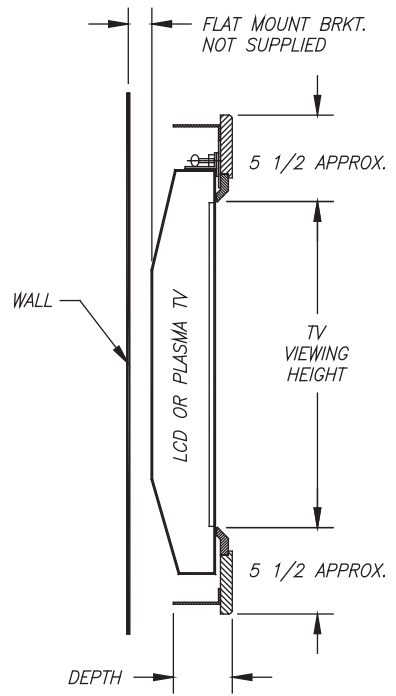

*-- R. Altman
Grand Rapids,
Michigan*

Image courtesy of Luo Wei International Co., Ltd.

- ❖ sizes from 32" to 63" diagonal
- ❖ fast and easy installation
- ❖ includes padding for bezel protection
- ❖ adjustable to fit most bezels
- ❖ features safety mounting
- ❖ built-in IR repeater
- ❖ choice of ten frame finishes
- ❖ *optional wireless stereo speakers available*
- ❖ custom sizes available on special order

TRANSFORM

UP TO AND INCLUDING 45" DIAGONAL
46" DIAGONAL AND LARGER

SIZES: 32", 37", 40", 42", 46", 50", 52", 60", 63"

FRAME DEPTH: For TV sizes 32" - 45" diagonal, depth is 3", for TV sizes 46" - 65" diagonal, depth is 4 inches.

NOTE: The TV diagonal listed by the manufacturer is a "nominal" size and actual size is smaller.

DecoFrame opening is slightly larger than "nominal" diagonal.

TV must first be mounted on a wall (mounting bracket to be supplied by others)