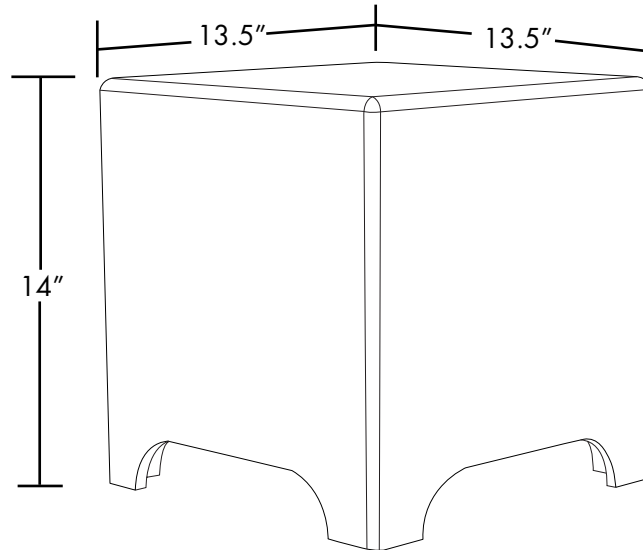

SONANCE LANDSCAPE SERIES

HS10SUB Hardscape Subwoofer

Until now, there have been many challenges in achieving high quality audio in hardscape environments. The new HS10SUB Subwoofer delivers powerful deep bass frequencies that are the foundation of the Sonance Landscape series remarkable performance. The sealed (HDPVC) enclosure is installed above the ground and incorporated into an acoustically-favorable environment; including being built into outdoor furniture or underneath vented planter boxes. This unheard of versatility, coupled with unmatched performance, puts the HS10SUB Hardscape Subwoofer in a class unto itself. The HS10SUB is the perfect partner for the LS47SAT and LS67SAT Satellite Speakers, delivering high quality, high volume sound that is scalable for even the largest space.

SONANCE

LANDSCAPE SERIES

HS10SUB Hardscape Subwoofer

Specifications

HS10SUB

Woofers:	10" (254mm) polypropylene cone with a rubber surround
Frequency Response:	35Hz – 100Hz \pm 3dB
Power Required:	100 watts
Enclosure Material:	HDPVC (High Density Polyvinyl Chloride) Non-corrosive sealed enclosure
Crossover:	100Hz
Available Finishes:	Dark brown textured enclosure
Dimensions:	Enclosure 13.5" wide, 13.5" deep, 14" high (34.29cm x 34.29cm x 35.56cm)
Shipping Weight:	42 lbs (19 kg)