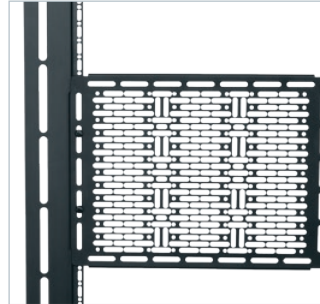

*Pending

Mounting Plate

Proximity Series Mounting Plates attach directly to the display mount and offer convenient, local small device mounting and cable tie-down. The included mounting arm attaches directly to any side of your chosen VESA mount, and features multiple locations for attachment of the mounting plate to the arm.

- Patented UMS pattern simplifies mounting of small devices
- Attaches to any standard VESA mount
- Adjustable for a wide range of display sizes

what **great systems** are built on.™

A brand of **legrand**

MA
Middle Atlantic Products

Proximity Series

av storage solutions

PRX-WB-9X14

PRX-WB-14X14

PRX-MP-9X12

Part #	Description	Dimensions
PRX-WB-9X14	In-Wall box ideal for storage behind the display, includes 1 Lever Lock™ 4" plate	9-1/4" x 14-1/4" x 3-13/16"
PRX-WB-14X14	In-Wall box ideal for storage behind the display, includes 2 Lever Lock™ 4" plates	14-1/4" x 14-1/4" x 3-13/16"
PRX-MP-9X12	Mounting plate attaches to any standard VESA mount	9" x 12" plate, 17" x 2-3/4" mounting bracket