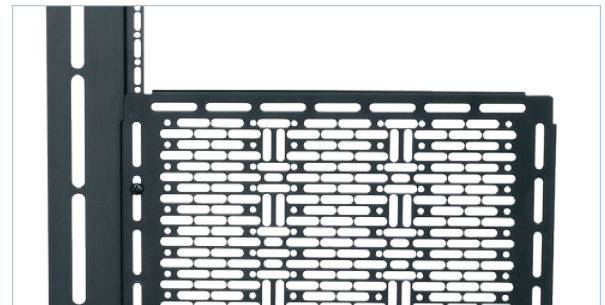

In-Wall Box

Proximity Series In-Wall Boxes are engineered to provide convenient storage of AV system components recessed in the wall behind the display. This innovative design offers unmatched configurability that maximizes space and enables fast, easy mounting of components.

- The industry's only in-wall box built for small device mounting flexibility with patented Lever Lock™ technology built-in
- Four levels of mounting space offer unmatched configurability to maximize space for storage of gear
- Included tool-free Lever Lock accessories enable quick installation and efficient servicing of the system
- Patented UMS pattern simplifies mounting of small devices
- Designed to natively incorporate Middle Atlantic compact power solutions
- Includes J-box and duplex receptacle
- Certified to UL 2416 for safe, reliable installs*
- Trim ring included to hide drywall cut and provide an aesthetic finish; knockouts included for high voltage power and wire management

*Pending

Mounting Plate

Proximity Series Mounting Plates attach directly to the display mount and offer convenient, local small device mounting and cable tie-down. The included mounting arm attaches directly to any side of your chosen VESA mount, and features multiple locations for attachment of the mounting plate to the arm.

- Patented UMS pattern simplifies mounting of small devices
- Attaches to any standard VESA mount
- Adjustable for a wide range of display sizes

what **great systems** are built on.™

A brand of **legrand**