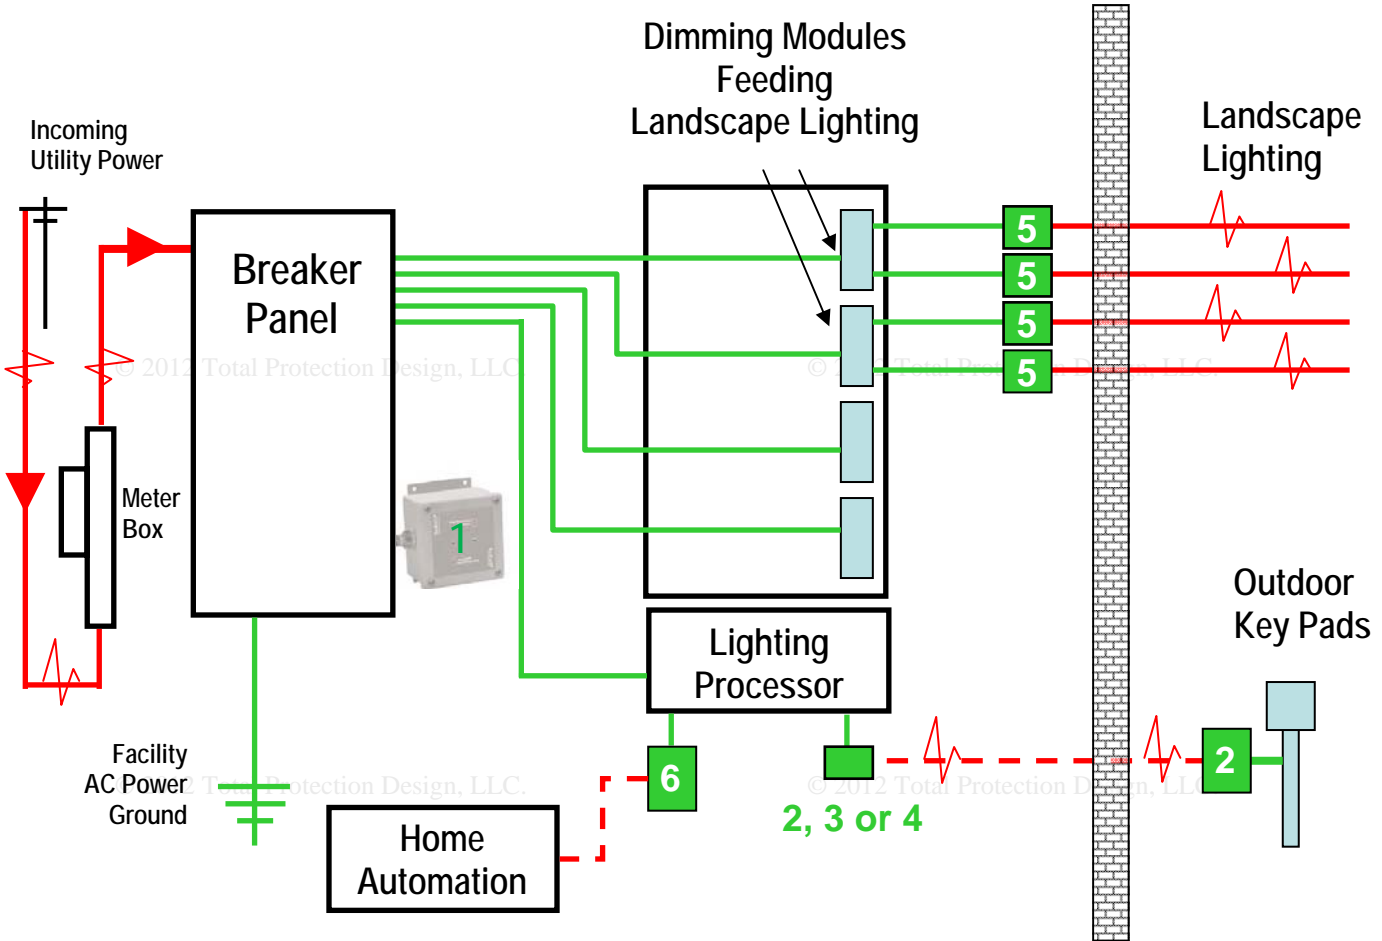

Protect Lighting Systems

Clean Power - Unsafe Power

Clean Data - Unsafe Data

Total Protection Design

#1 TK-TTLP-1S240-FL

#2 TPD-24LIT4

#3 TPD-24LIT12

#4 TPD-24LIT24

#5 TK-LT120-20A-DIN2

#6 TPD-DB9