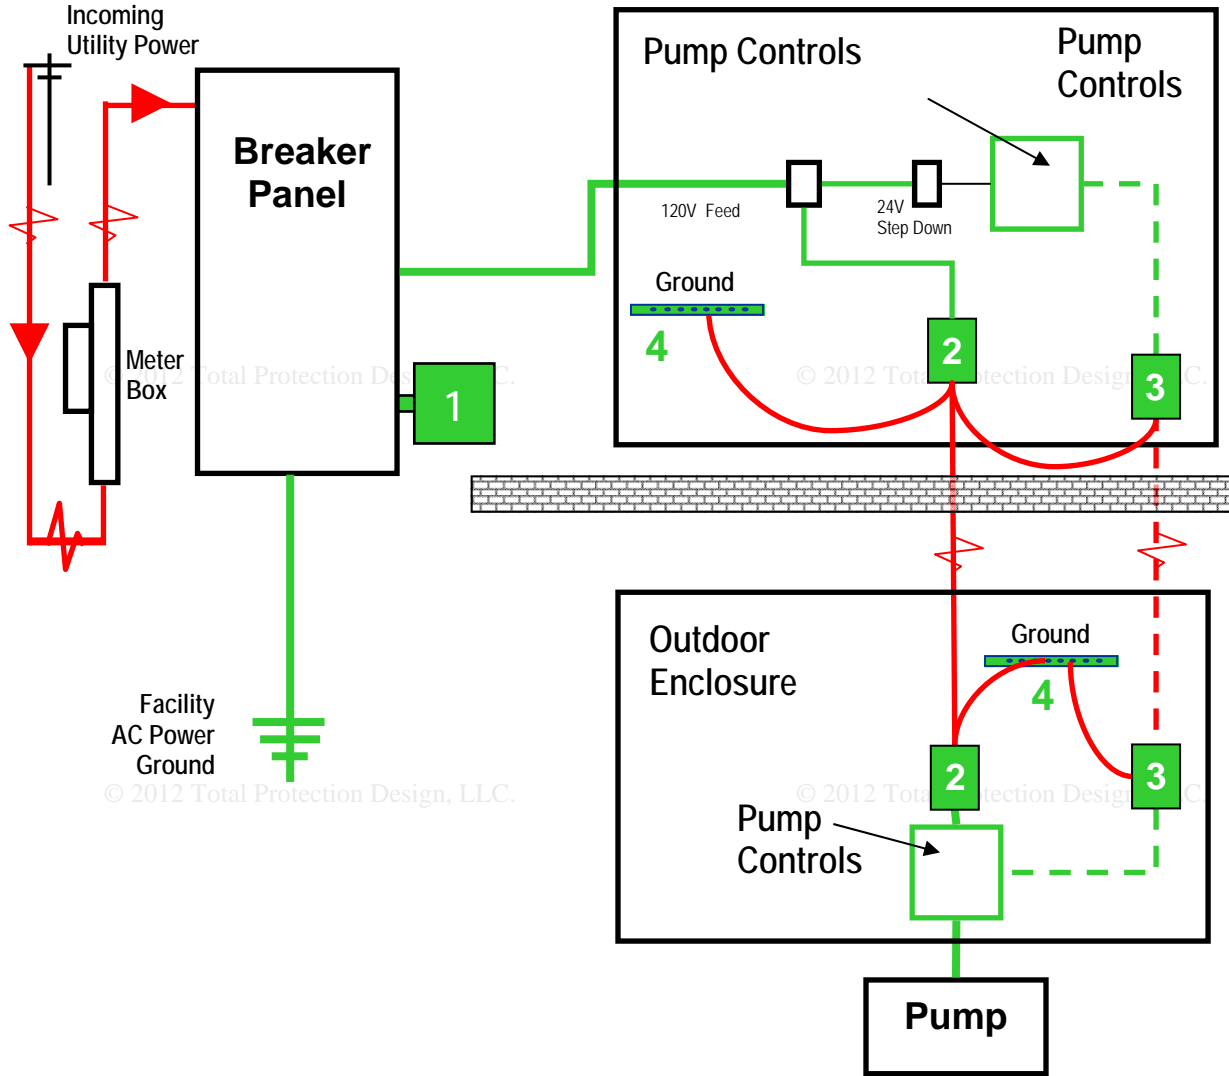

Protect Pumps & Fountains

Clean Power - Unsafe Power

Clean Data - Unsafe Data