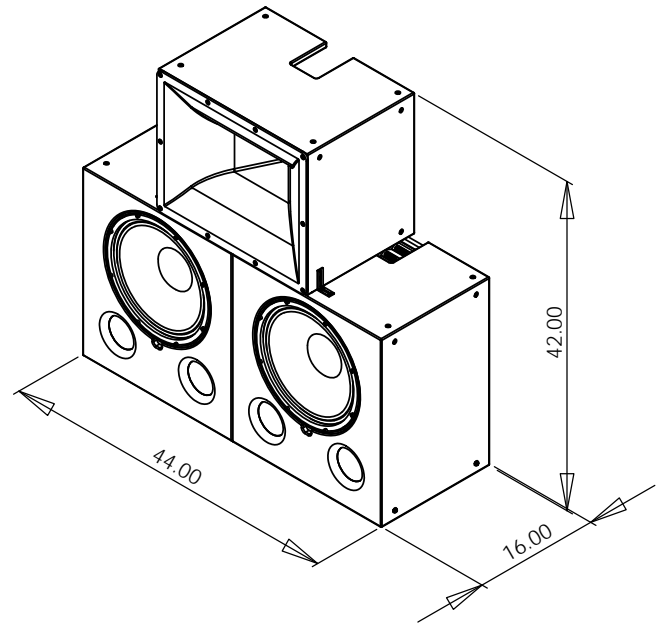

HORIZONTAL CONFIGURATION

PROPRIETARY AND CONFIDENTIAL
THE INFORMATION CONTAINED IN THIS DRAWING IS THE SOLE PROPERTY OF PROFESSIONAL HOME CINEMA, LLC. ANY REPRODUCTION IN PART OR AS A WHOLE WITHOUT THE WRITTEN PERMISSION OF PROFESSIONAL HOME CINEMA, LLC IS PROHIBITED. THE HOLDER OF THIS DOCUMENT SHALL KEEP ALL INFORMATION CONTAINED HEREIN CONFIDENTIAL AND SHALL PROTECT THE SAME IN WHOLE OR IN PART FROM DISCLOSURE AND DISSEMINATION TO ALL THIRD PARTIES.

		DIMENSIONS ARE IN INCHES		NAME		DATE	
		TOLERANCES:				3-21-09	
		FRACTIONAL ±		DRAWN			
		ANGULAR: MACH ± BEND ±		CHECKED			
		TWO PLACE DECIMAL ±		ENG APPR.			
		THREE PLACE DECIMAL ±		MFG APPR.			
		MATERIAL --		Q.A.			
NEXT ASSY		USED ON		COMMENTS:			
APPLICATION		DO NOT SCALE DRAWING					
						PROFESSIONAL HOME CINEMA, LLC	
						SCR-2215sm SYSTEM CONFIGURATIONS	
SIZE A		DWG. NO. SCR-2215sm				REV. A	
SCALE:1:15		WEIGHT:				SHEET 1 OF 1