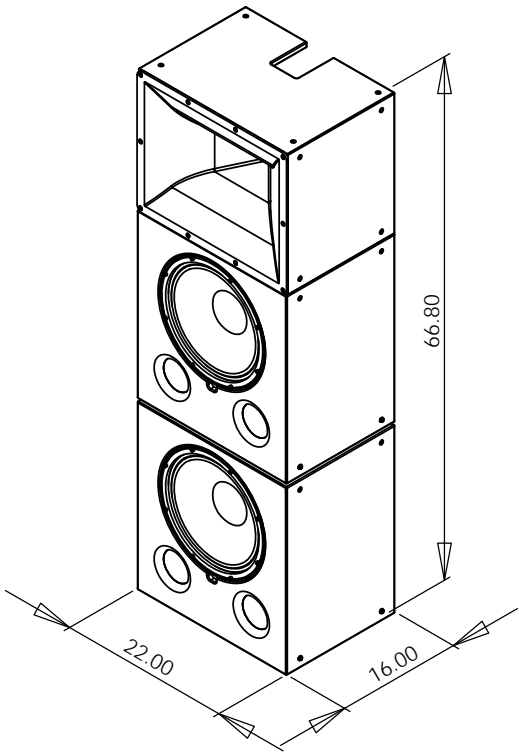

REVISIONS			
RELEASE	REV.	DESCRIPTION	DATE
	A	INITIAL RELEASE	3/21/2009

Horizontal Configuration with LF Modules rotated on sides (as shown in photo):

Overall width: 48"
Overall height: 40"
Overall Depth: 16"

		DIMENSIONS ARE IN INCHES		NAME		DATE	
		TOLERANCES:				3-21-09	
		FRACTIONAL ±		DRAWN			
		ANGULAR: MACH ± BEND ±		CHECKED			
		TWO PLACE DECIMAL ±		ENG APPR.			
		THREE PLACE DECIMAL ±		MFG APPR.			
		MATERIAL --		Q.A.			
NEXT ASSY		USED ON		COMMENTS:			
APPLICATION		DO NOT SCALE DRAWING					
						PROFESSIONAL HOME CINEMA, LLC	
						SCR-2215sm SYSTEM CONFIGURATIONS	
SIZE A		DWG. NO. SCR-2215sm				REV. A	
SCALE:1:15		WEIGHT:				SHEET 1 OF 1	