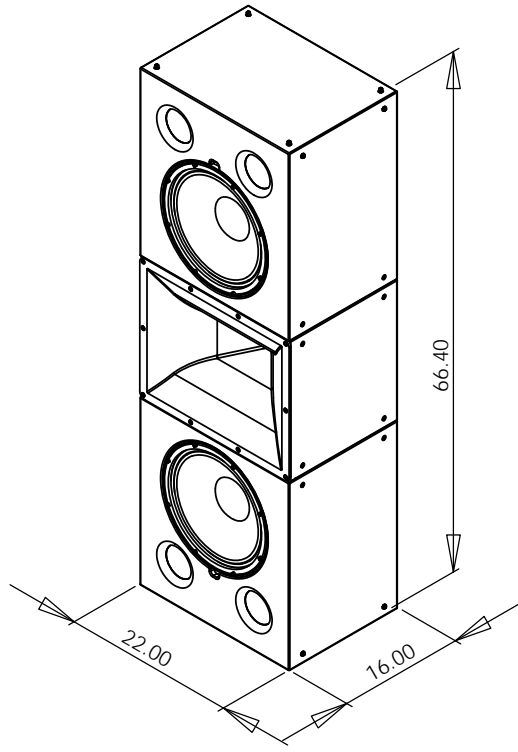

WTW CONFIGURATION