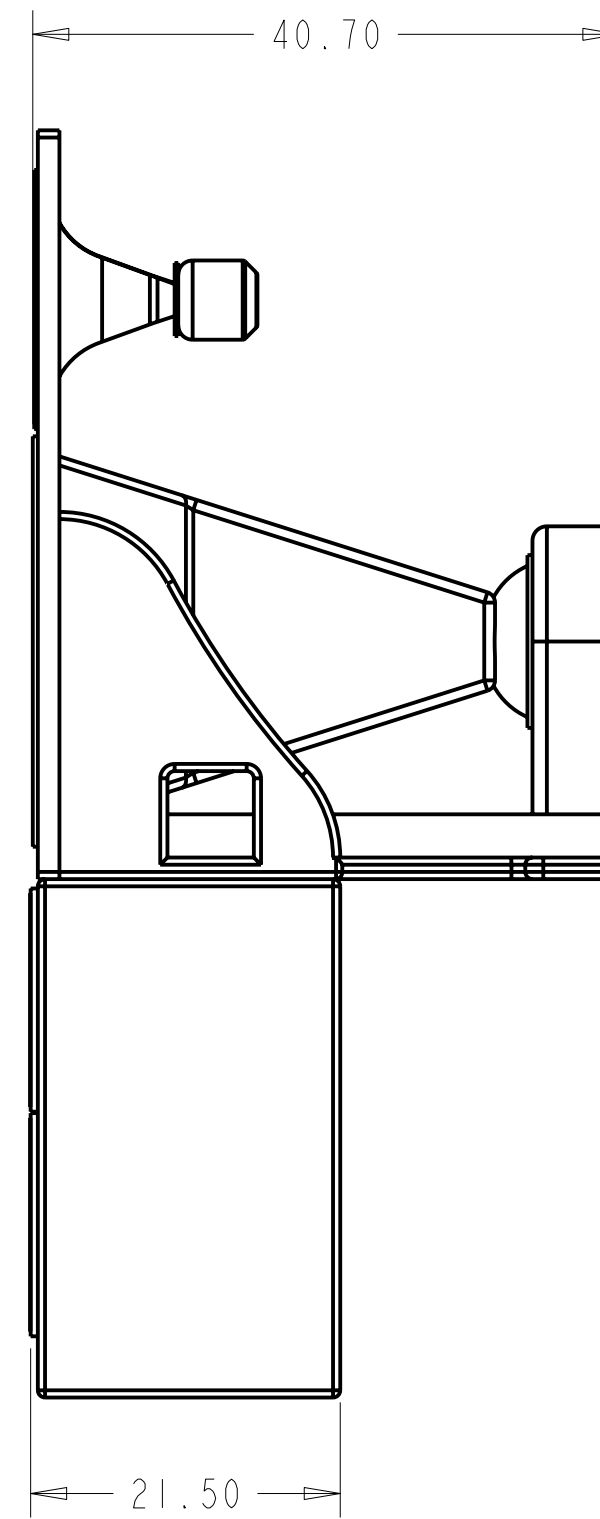

SPEAKER SHIPS IN TWO PIECES  
MIDRANGE/TWEETER SLED  
NOT ATTACHED TO WOOFER ENCLOSURE

SCALE 0.075

CONFIDENTIAL INFORMATION  
The information contained in this document is the property of Professional Home Cinema, LLC except as specifically authorized in writing by Professional Home Cinema, LLC. The holder of this document shall keep all information contained herein confidential and shall protect the same in whole or in part from disclosure and dissemination to all third parties.

<b>PROFESSIONAL HOME CINEMA, LLC</b>			
<b>SCR-3215</b>			
Size A	Scale As noted		Rev. 1
Drawn by: LPH	Date: 04-29-07	Sheet 1 of 1	

SCALE 0.075