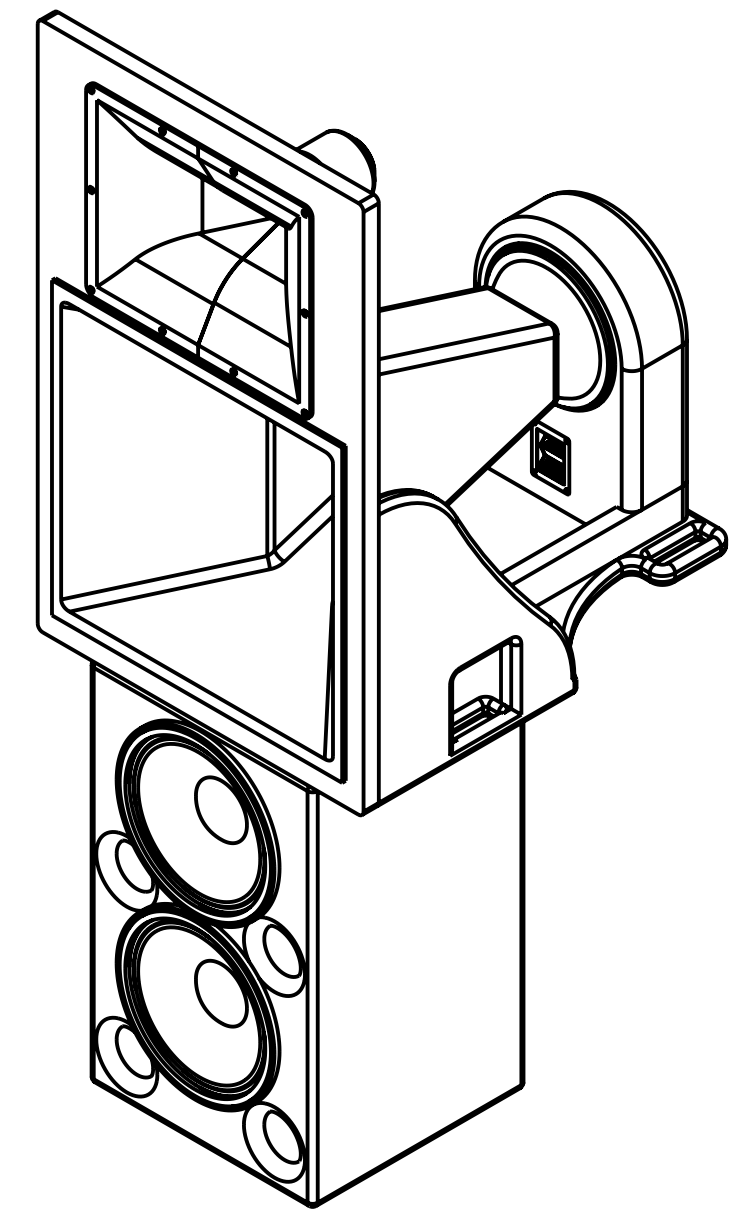

SPEAKER SHIPS IN TWO PIECES  
MIDRANGE/TWEETER SLED  
NOT ATTACHED TO WOOFER ENCLOSURE

SCALE 0.075

CONFIDENTIAL INFORMATION  
The information contained in this document is the property of Professional Home Cinema, LLC except as specifically authorized in writing by Professional Home Cinema, LLC. The holder of this document shall keep all information contained herein confidential and shall protect the same in whole or in part from disclosure and dissemination to all third parties.

<b>PROFESSIONAL HOME CINEMA, LLC</b>			
<b>SCR-3215</b>			
Size A	Scale As noted		Rev. 1
Drawn by: LPH	Date: 04-29-07	Sheet 1 of 1	

SCALE 0.075