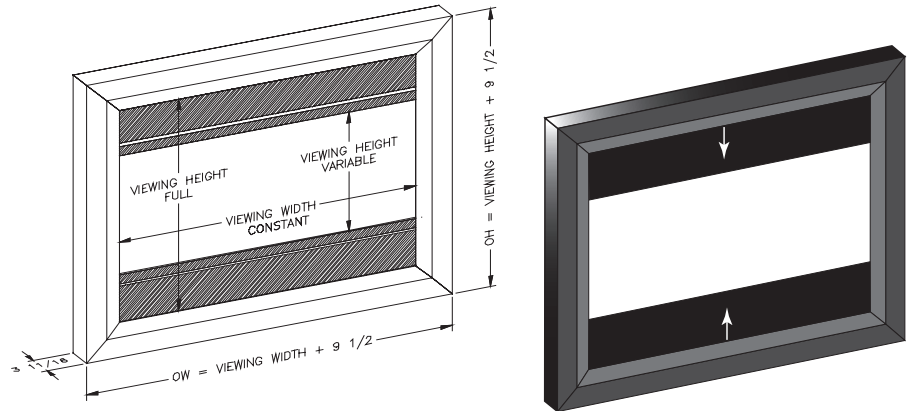

VISION XFH

FIXED WALL HORIZONTAL MASKING SYSTEM

FEATURES

- Designed for Native HDTV (16:9) projectors
- Choice of preset aspect ratio (16:9)/(2.35:1)/(2.40:1)
- Top and bottom horizontal masking panels
- Precision mask to screen surface tolerances
- 4.75" wide beveled black velvet finished frame
- Includes 3-button keypad
- Built-in intelligent motor control system
- Custom sizes available
- All surfaces shipped fully assembled, unless requested to ship disassembled
- SilverStar always ships fully assembled
- Two year warranty

SURFACES

- SilverStar
- BriteWhite Opaque
- PearlBrite
- GreyDove
- SoundScreen**
- GreyDove SoundScreen**

SUGGESTED CONTROLS

- IR6: IR interface

TECHNICAL

Diagonal	Viewing Area	Overall Dimensions (HxWxD)
HDTV (16:9) to Widescreen (2.35:1 & 2.40:1)		
92" (16:9)	45" x 80"	54.50" x 89.50" x 3.75"
87" (2.35:1)	34" x 80"	
86" (2.40:1)	33" x 80"	
103" (16:9)	50.50" x 89.75"	60" x 99.25" x 3.75"
98" (2.35:1)	38" x 89.75"	
97" (2.40:1)	37.50" x 89.75"	
110" (16:9)	54" x 96"	63.50" x 105.50" x 3.75"
105" (2.35:1)	41" x 96"	
104" (2.40:1)	40" x 96"	
*123" (16:9)	*60" x 107"	69.50" x 116.50" x 3.75"
*116" (2.35:1)	*45.50" x 107"	
*115" (2.40:1)	*44.50" x 107"	

* SilverStar actual viewing area 58" x 103" (16:9), 43.75" x 103" (2.35:1), 43" x 103" (2.40:1)
 ** SoundScreen units include black SoundScreen liner & black velvet masking. Black SoundScreen masking available upon request
 All measurements are nominal