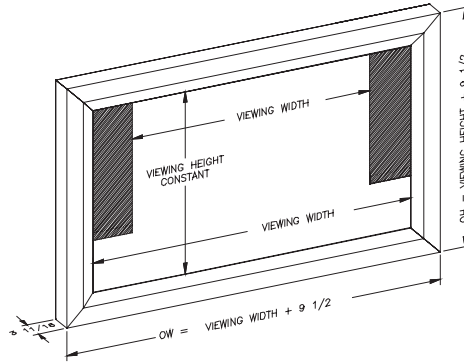

VISION X FV

FIXED WALL VERTICAL MASKING SYSTEM

Anamorphic
Widescreen

FEATURES

- Designed for Native HDTV (16:9) projectors with Anamorphic Lens
- Choice of preset aspect ratio (2.35:1)/(16:9) or (16:9)/(4:3)
- Vertical masking panels descend from top
- Precision mask to screen surface tolerances
- 4.75" wide beveled black velvet finished frame
- Includes Decora wall switch
- Custom sizes available
- All surfaces shipped fully assembled, unless requested to ship disassembled.
- SilverStar always ships fully assembled
- Two year warranty

TECHNICAL

Diagonal	Viewing Area	Overall Dimensions (HxWxD)
Widescreen (2.35:1) to HDTV (16:9)		
115" (2.35:1)	45" x 105.75"	54.50" x 115.25" x 3.75"
92" (16:9)	45" x 80"	
129" (2.35:1)	50.50" x 118.75"	60" x 128.25" x 3.75"
103" (16:9)	50.50" x 89.75"	
138" (2.35:1)	54" x 127"	63.50" x 136.50" x 3.75"
110" (16:9)	54" x 96"	
*153" (2.35:1)	*60" x 141"	69.50" x 150.50" x 3.75"
*123" (16:9)	*60" x 107"	
HDTV (16:9) to Video (4:3)		
92" (16:9)	45" x 80"	54.50" x 89.50" x 3.75"
75" (4:3)	45" x 60"	
103" (16:9)	50.50" x 89.75"	60" x 99.25" x 3.75"
84" (4:3)	50.50" x 67.25"	
110" (16:9)	54" x 96"	63.50" x 105.50" x 3.75"
90" (4:3)	54" x 72"	
*123" (16:9)	*60" x 107"	69.50" x 116.50" x 3.75"
*100" (4:3)	*60" x 80"	

* SilverStar actual viewing area **58" x 136" (2.35:1), 58" x 103" (16:9), 58" x 77.25" (4:3)**

** SoundScreen units include black SoundScreen liner & black velvet masking. Black SoundScreen masking available upon request