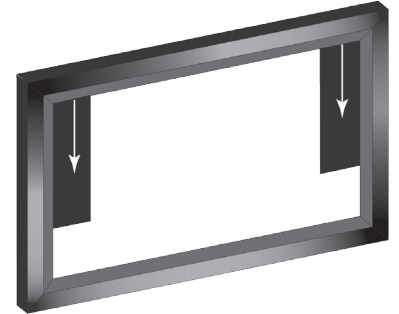

VISION X FV

FIXED WALL VERTICAL MASKING SYSTEM

Anamorphic
Widescreen

FEATURES

- Designed for Native HDTV (16:9) projectors with Anamorphic Lens
- Choice of preset aspect ratio (2.35:1)/(16:9) or (16:9)/(4:3)
- Vertical masking panels descend from top
- Precision mask to screen surface tolerances
- 4.75" wide beveled black velvet finished frame
- Includes Decora wall switch
- Custom sizes available
- All surfaces shipped fully assembled, unless requested to ship disassembled.
- SilverStar always ships fully assembled
- Two year warranty

TECHNICAL

Diagonal	Viewing Area	Overall Dimensions (HxWxD)
Widescreen (2.35:1) to HDTV (16:9)		
115" (2.35:1)	45" x 105.75"	54.50" x 115.25" x 3.75"
92" (16:9)	45" x 80"	
129" (2.35:1)	50.50" x 118.75"	60" x 128.25" x 3.75"
103" (16:9)	50.50" x 89.75"	
138" (2.35:1)	54" x 127"	63.50" x 136.50" x 3.75"
110" (16:9)	54" x 96"	
*153" (2.35:1)	*60" x 141"	69.50" x 150.50" x 3.75"
*123" (16:9)	*60" x 107"	
HDTV (16:9) to Video (4:3)		
92" (16:9)	45" x 80"	54.50" x 89.50" x 3.75"
75" (4:3)	45" x 60"	
103" (16:9)	50.50" x 89.75"	60" x 99.25" x 3.75"
84" (4:3)	50.50" x 67.25"	
110" (16:9)	54" x 96"	63.50" x 105.50" x 3.75"
90" (4:3)	54" x 72"	
*123" (16:9)	*60" x 107"	69.50" x 116.50" x 3.75"
*100" (4:3)	*60" x 80"	

* SilverStar actual viewing area **58" x 136" (2.35:1), 58" x 103" (16:9), 58" x 77.25" (4:3)**

** SoundScreen units include black SoundScreen liner & black velvet masking. Black SoundScreen masking available upon request