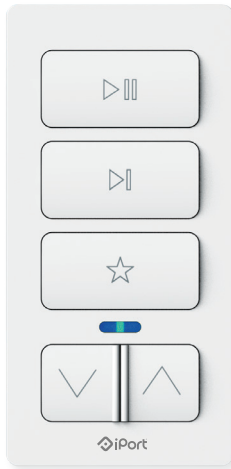

xPRESS

Audio Keypad

Direct Control for Any Sonos® Device.

WiFi

Battery
Powered

Decora®
Compatible

Use on the Wall
or in Your Hand

Control Any Sonos Device Directly Over WiFi

Access Your Favorite Music with the Push of a Button

Set Up an xPRESS Audio Keypad in Three Easy Steps

1 Add Your Keypad
to Your Network

2 Assign your Keypad
to a Sonos Device

3 Choose a Great
Spot to Install
Your Keypad