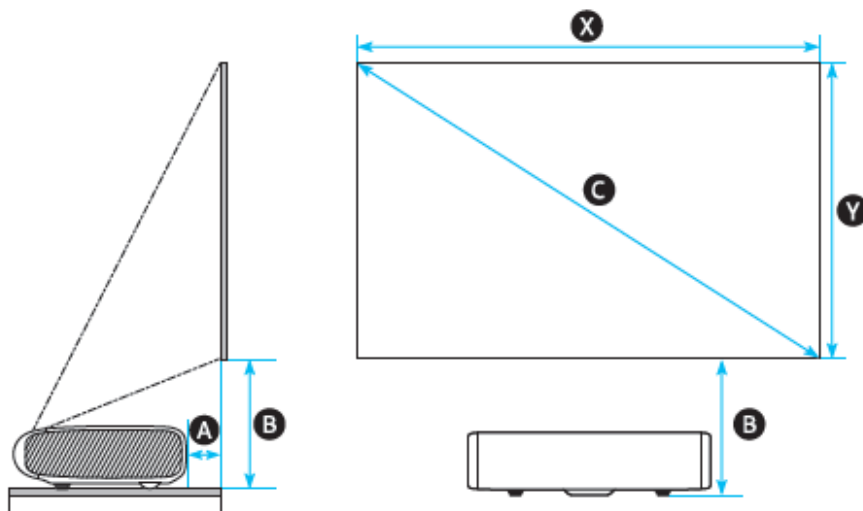

UPC CODE: 887276837130

COUNTRY OF ORIGIN: Taiwan

DIMENSIONS (INCHES W x H x D):

- **PROJECTOR:** 20.9 x 5.2 x 14
- **SHIPPING:** 26.6 x 10.1 x 18.9

WEIGHT (LB):

- **PROJECTOR:** 20.3
- **SHIPPING:** 26.5

ACCESSORIES INCLUDED IN BOX:

- **REMOTE MODEL:** TM2361E
- **USER MANUAL**
- **E-MANUAL**
- **POWER CABLE**

SP-LPU7DSAXXZA - Throw distance chart

	C	X	Y	A	B
The Premiere SP-LPU7D	90 inches	78.4 inches	44.1 inches	8.3 inches	13.7 inches
	95 inches	82.8 inches	46.6 inches	9.4 inches	14.3 inches
	100 inches	87.2 inches	49.9 inches	10.5 inches	14.9 inches
	105 inches	91.5 inches	51.5 inches	11.6 inches	15.5 inches
	110 inches	95.9 inches	53.9 inches	12.7 inches	16.1 inches
	115 inches	100.2 inches	56.4 inches	13.8 inches	16.7 inches
	120 inches	104.6 inches	58.8 inches	14.9 inches	17.3 inches