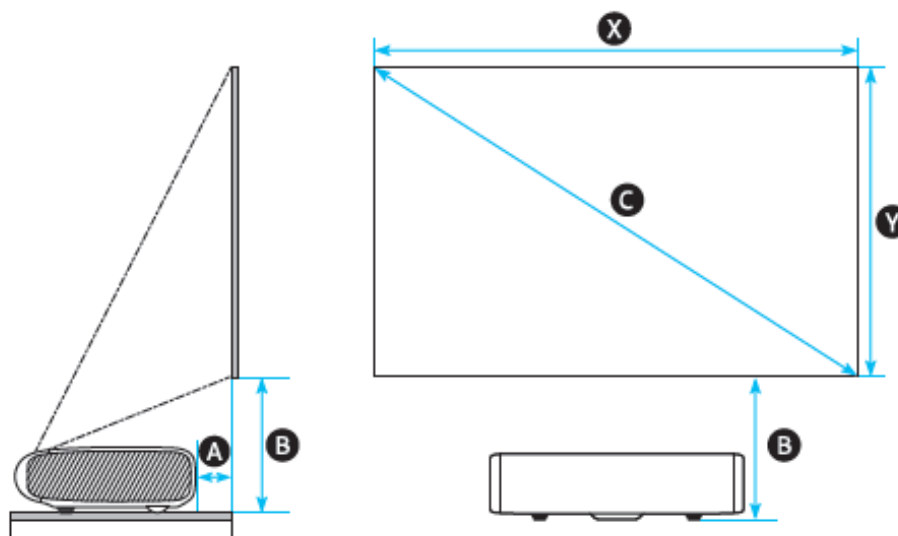

⁴ Distance required from wall is about 4.4 inches for 100" and 9.4 inches for 130" screen size.

⁵ High speed Internet connection, additional gaming service subscriptions and compatible controller required.

UPC CODE: 887276837154

COUNTRY OF ORIGIN: Taiwan

DIMENSIONS (INCHES W x H x D):

- **PROJECTOR:** 21.7 x 5.6 x 15.1
- **SHIPPING:** 26.4 x 12.4 x 20

WEIGHT (LB):

- **PROJECTOR:** 25.6
- **SHIPPING:** 33.3

ACCESSORIES INCLUDED IN BOX:

- **REMOTE MODEL:** TM2361E
- **USER MANUAL**
- **E-MANUAL**
- **POWER CABLE**

SP-LPU9DSAXXZA - Throw distance chart

	C	X	Y	A	B
The Premiere SP-LPU9D	100 inches	87.2 inches	49.0 inches	4.4 inches	13.8 inches
	105 inches	91.5 inches	51.5 inches	5.3 inches	14.3 inches
	110 inches	95.9 inches	53.9 inches	6.1 inches	14.8 inches
	115 inches	100.2 inches	56.4 inches	6.9 inches	15.3 inches
	120 inches	104.6 inches	58.8 inches	7.7 inches	15.8 inches
	125 inches	108.9 inches	61.3 inches	8.5 inches	16.3 inches
	130 inches	113.3 inches	63.7 inches	9.4 inches	16.8 inches