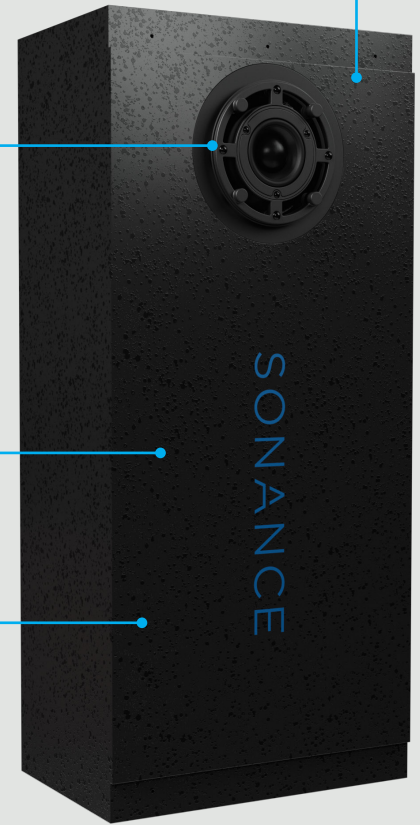

## SMALL APERTURE SERIES

**SA4-66**

SOLD AS EACH

Sonance Small Aperture is equipped to perform with great range and depth that is unexpected from a 4" speaker opening. With a 6.5" woofer, a 2" aluminum wide-band module, all packaged into a rigid wood enclosure, the SA4-66 Sonance Small Aperture model is the new addition to the awarded and celebrated James Small Aperture Series, at an entry price point. The series offers more robust performance and modifications in the upgraded James models. See James SA68 for the performance step up.

## SMALL APERTURE MODULE

The SA4-66 Module features a secure wire clip connection for easy installation and serviceability.

## FEATURES AND BENEFITS

- 2" Wide-band Module with Aluminum Cone
- 6.5" Aluminum Cone Woofer
- Level "6" Performance
- Wood Enclosure
- Port Damping
- CDX Crossover
- 8 Ohms Nominal
- Standard Configuration Only (See James SA Models for Modifications and Performance Upgrade)
- 4" Round and Square White Micro Trim Grilles Included (Trimless sold separately)
- Grille Laser Printing Service Available (Upcharge)

## KEY FEATURES

Recessed Terminal Connectors

CDX (Constant Directivity) Crossover

2" Wide-band Module with Aluminum Cone

6.5" Aluminum Cone Woofer

Extensive Enclosure and Port Damping